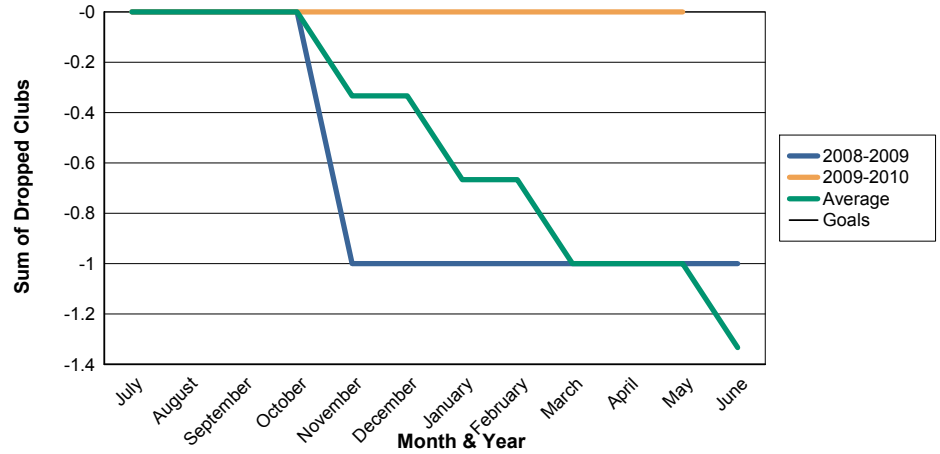

3 Year Comparisons for GMT Constitutional Area 1

By GMT District

As of May 2010

Sum of New Clubs/ Month & Year

For District 1 E

Sum of Dropped Clubs/ Month & Year

For District 1 E

Sum of Net Clubs/ Month & Year