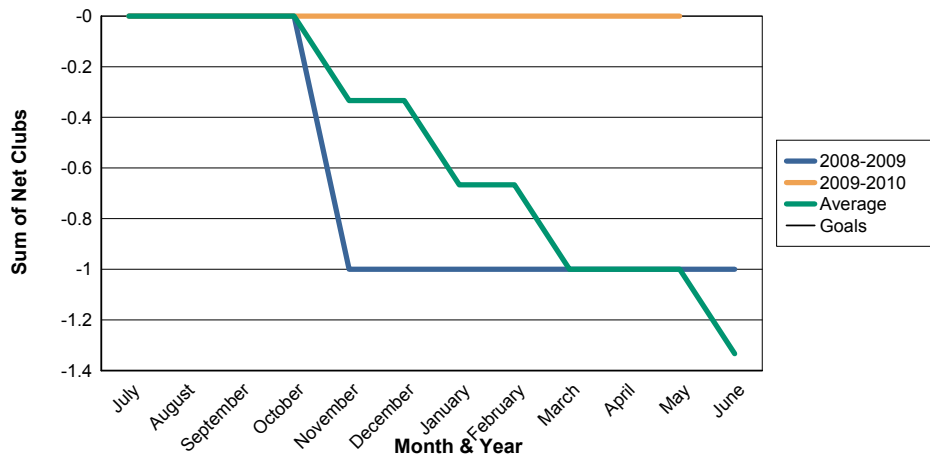

Sum of Net Clubs/ Month & Year

For District 1 E