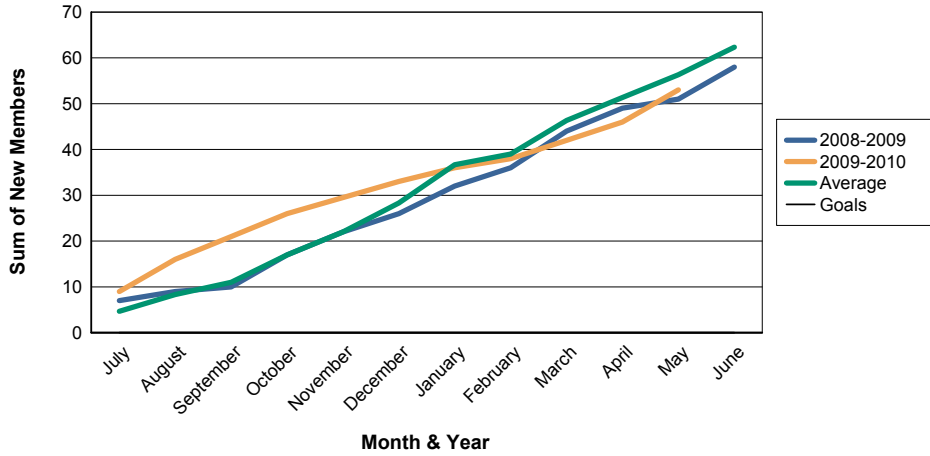

For District 1 E

Sum of Charter Members/ Month & Year

For District 1 E

3 Year Comparisons for GMT Constitutional Area 1

By GMT District

As of May 2010

Sum of New Members/ Month & Year

For District 1 E

Sum of Dropped Members/ Month & Year

For District 1 E

Sum of Net Members/ Month & Year

For District 1 E