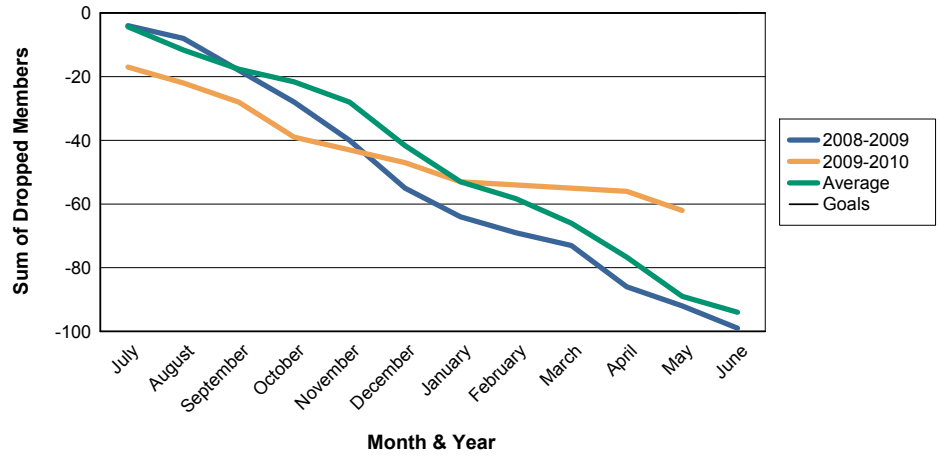

For District 1 E

Sum of Charter Members/ Month & Year

For District 1 E

3 Year Comparisons for GMT Constitutional Area 1

By GMT District

As of May 2010

Sum of New Members/ Month & Year

For District 1 E

Sum of Dropped Members/ Month & Year

For District 1 E

Sum of Net Members/ Month & Year

For District 1 E