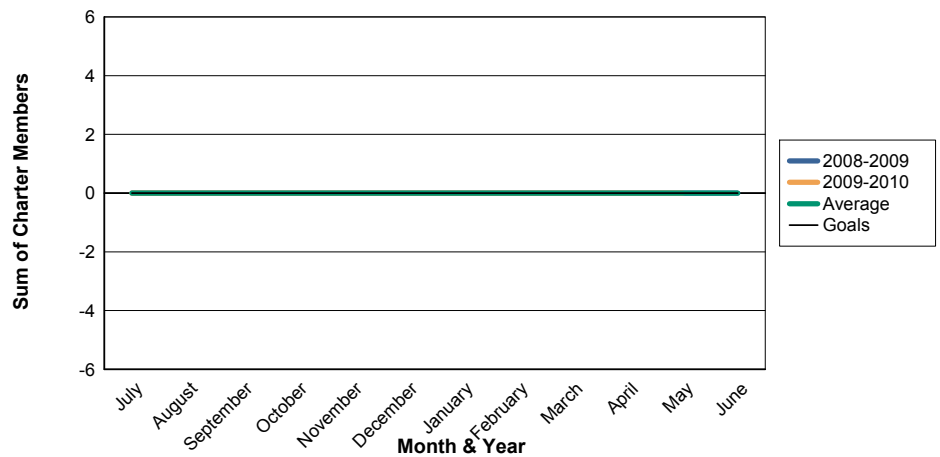

Sum of Charter Members/ Month & Year

For District 1 E