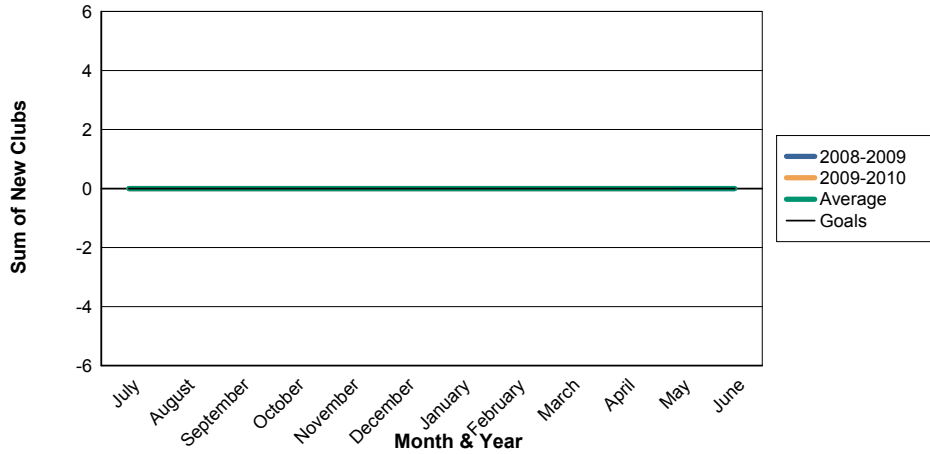

3 Year Comparisons for GMT Constitutional Area 1

By GMT District

As of May 2010

Sum of New Clubs/ Month & Year

For District 1 E

Sum of Dropped Clubs/ Month & Year

For District 1 E

Sum of Net Clubs/ Month & Year